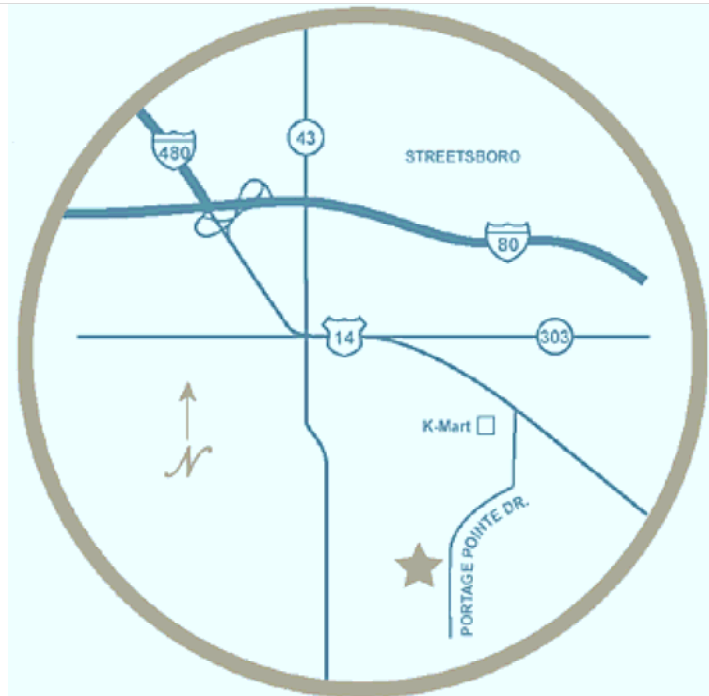

Driving Directions

Take I-480 east or the Turnpike to Rte. 14 east. Follow Rte. 14 east into Streetsboro. Portage Pointe Dr. is on your right just after the shopping plaza. At the stop light, turn right on Portage Pointe Dr. Turn right at the stop sign. Follow signs to the leasing office.

For driving directions via Yahoo Maps click here.....

[Yahoo Driving Directions](#)